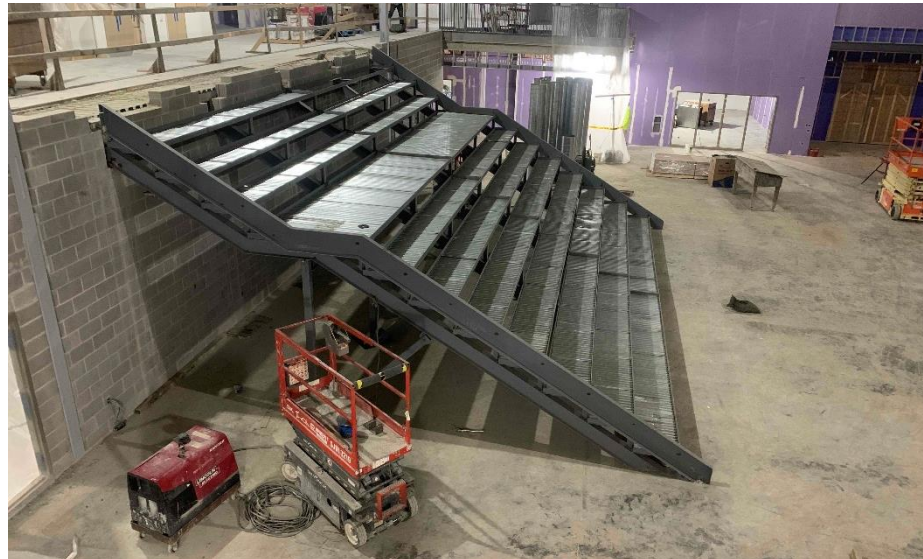

Harrison Elem. Weekly Blitz: February 5th, 2021

Harrison Elementary: Final painting and soft flooring installation continues throughout the academic and administration wing. Metal wall panels are being installed on the exterior of Area B. Miscellaneous finish items are being installed throughout the building such as toilets, sinks, doors, marker boards, and kitchen equipment. The first delivery of furniture has arrived!

Miami Whitewater Weekly Blitz: February 5th, 2021

Miami Whitewater Elementary: Brick work is ongoing in Area A while window installation continues around Area B. Classroom doors and locker cubbies continue to be installed throughout Area B while soft flooring continues in the classrooms. Sound panels, lights, and speakers are being installed in the gymnasium.

Junior High Weekly Blitz: February 5th, 2021

Harrison Junior High: Brick work is ongoing around Areas A and B with window installation following closely behind. Interior drywall walls are being framed up in the administration wing. The steel for the Learning Stairs is being erected in the student dining area. All four stairwells in the education wing are being painted. Drywall in being hung in Area B first floor.