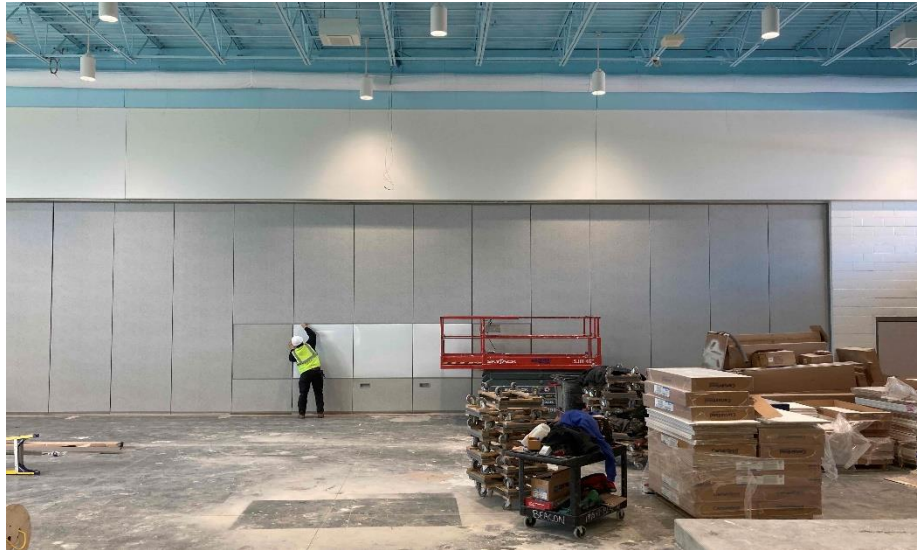

Harrison Elem. Weekly Blitz: February 5th, 2021

Harrison Elementary: Final painting and soft flooring installation continues throughout the academic and administration wing. Metal wall panels are being installed on the exterior of Area B. Miscellaneous finish items are being installed throughout the building such as toilets, sinks, doors, marker boards, and kitchen equipment. The first delivery of furniture has arrived!

Crosby Elem. Weekly Blitz: February 5th, 2021

Crosby Elementary: Soft flooring and wall base continues in Area B on the 1st and 2nd floors while painting is finishing on the 1st floor. Gutter and downspout installation continues along the roof line. The main entrance glass storefronts are being installed.

Miami Whitewater Weekly Blitz: February 5th, 2021

Miami Whitewater Elementary: Brick work is ongoing in Area A while window installation continues around Area B. Classroom doors and locker cubbies continue to be installed throughout Area B while soft flooring continues in the classrooms. Sound panels, lights, and speakers are being installed in the gymnasium.