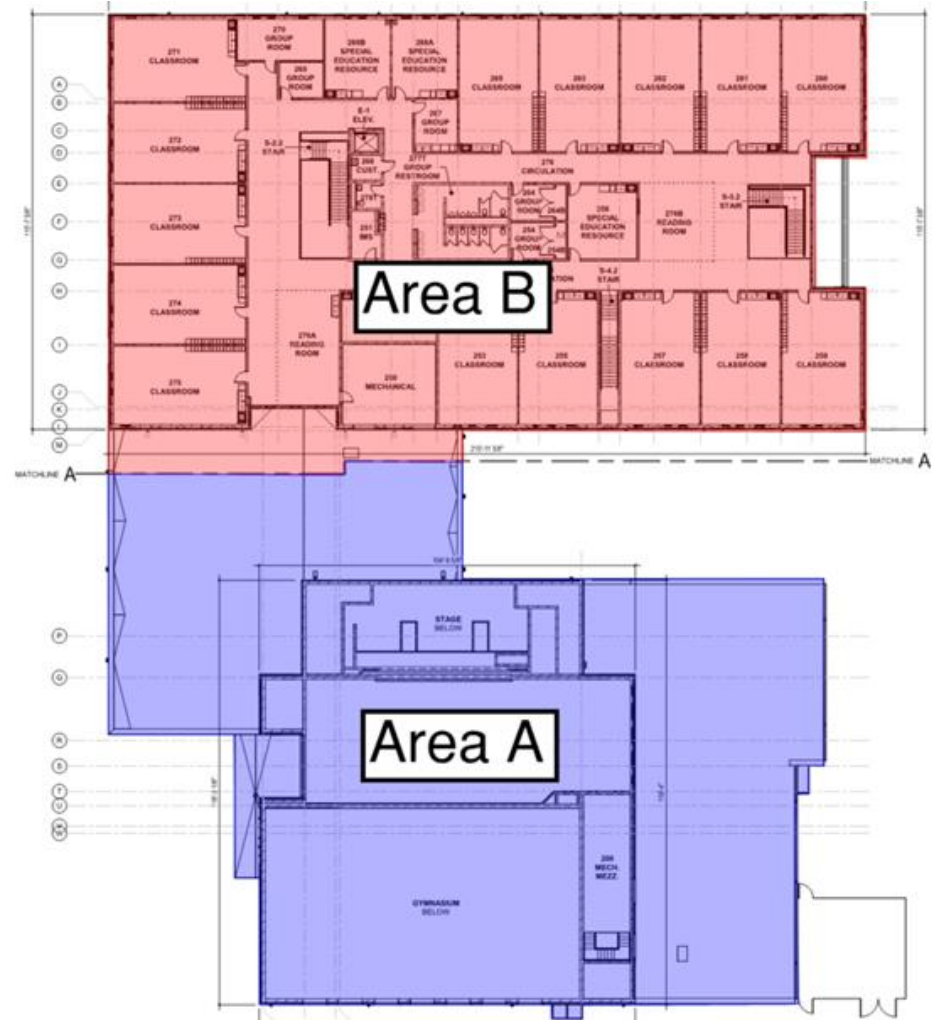

Miami Whitewater Weekly Blitz: February 12th, 2021

Miami Whitewater Elementary: Brick work is ongoing in Area A while window installation continues around Area B. Ceiling pads are being dropped in the Art room and Stage. Soft flooring continues in the classrooms while the expoy floor prep work is finished in the kitchen. Plumbing fixtures are being installed throughout the building.

Junior High Weekly Blitz: February 12th, 2021

Harrison Junior High: Brick work is ongoing around Areas A and B with window installation following closely behind. The concrete steps have been poured in the learning stairs in the student dining area. Drywall is being hung in the Area C Life Skills room and finished throughout Area B. The interior drywall partitions are being framed up in the administration wing.

Elementary School Floor Plans

Junior High School Floor Plans