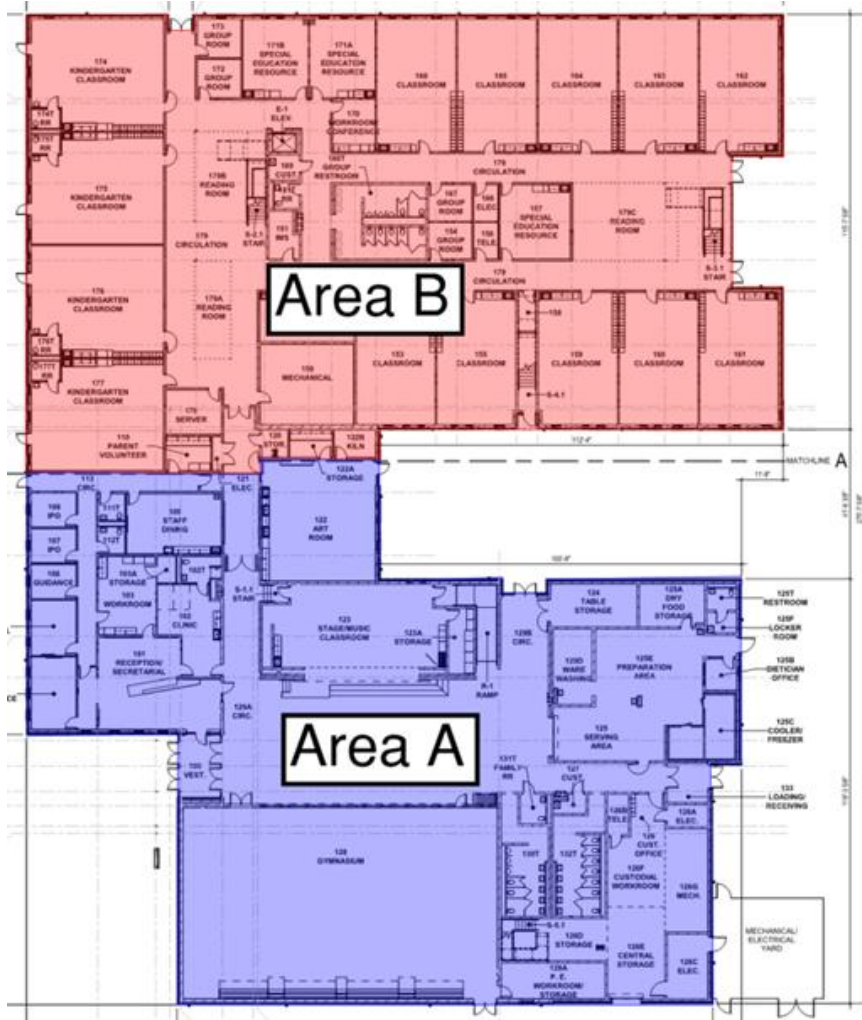

Harrison Elem. Weekly Blitz: February 12th, 2021

Harrison Elementary: Flooring has begun on the Stage. Metal wall panels are being installed along the exterior of Area B. Miscellaneous finish items are being installed throughout the building such as projectors, technology devices, doors, marker boards, and kitchen equipment. Furniture installation continues.

Miami Whitewater Weekly Blitz: February 12th, 2021

Miami Whitewater Elementary: Brick work is ongoing in Area A while window installation continues around Area B. Ceiling pads are being dropped in the Art room and Stage. Soft flooring continues in the classrooms while the expoy floor prep work is finished in the kitchen. Plumbing fixtures are being installed throughout the building.

Junior High Weekly Blitz: February 12th, 2021

Harrison Junior High: Brick work is ongoing around Areas A and B with window installation following closely behind. The concrete steps have been poured in the learning stairs in the student dining area. Drywall is being hung in the Area C Life Skills room and finished throughout Area B. The interior drywall partitions are being framed up in the administration wing.

Elementary School Floor Plans

Junior High School Floor Plans