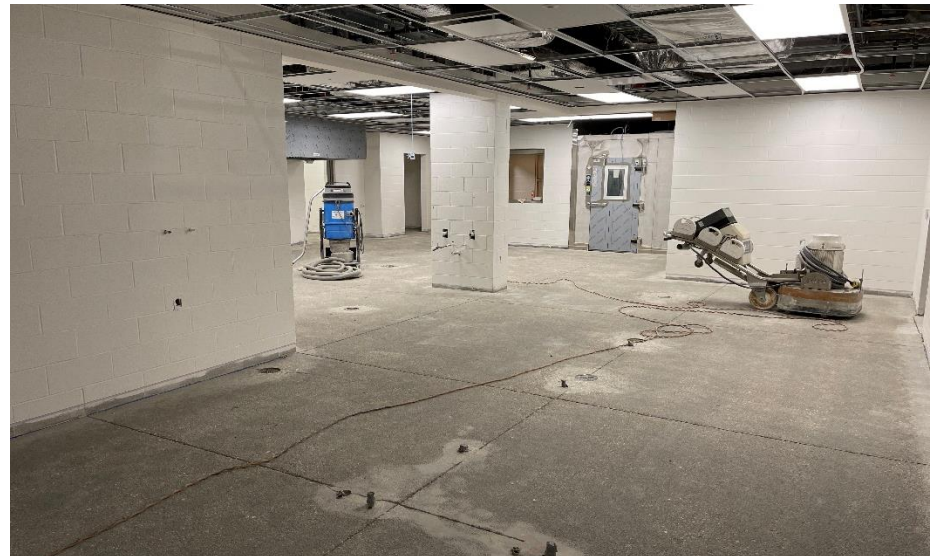

Harrison Elem. Weekly Blitz: February 12th, 2021

Harrison Elementary: Flooring has begun on the Stage. Metal wall panels are being installed along the exterior of Area B. Miscellaneous finish items are being installed throughout the building such as projectors, technology devices, doors, marker boards, and kitchen equipment. Furniture installation continues.

Crosby Elem. Weekly Blitz: February 12th, 2021

Crosby Elementary: In Area A, kitchen equipment installation continues while the athletic gym flooring has begun this week. Final painting and soft flooring continues across the academic wing. Gutters and downspouts are being installed along the exterior of the building. Exterior door hardware is being installed on exterior openings and storefronts.

Miami Whitewater Weekly Blitz: February 12th, 2021

Miami Whitewater Elementary: Brick work is ongoing in Area A while window installation continues around Area B. Ceiling pads are being dropped in the Art room and Stage. Soft flooring continues in the classrooms while the expoy floor prep work is finished in the kitchen. Plumbing fixtures are being installed throughout the building.