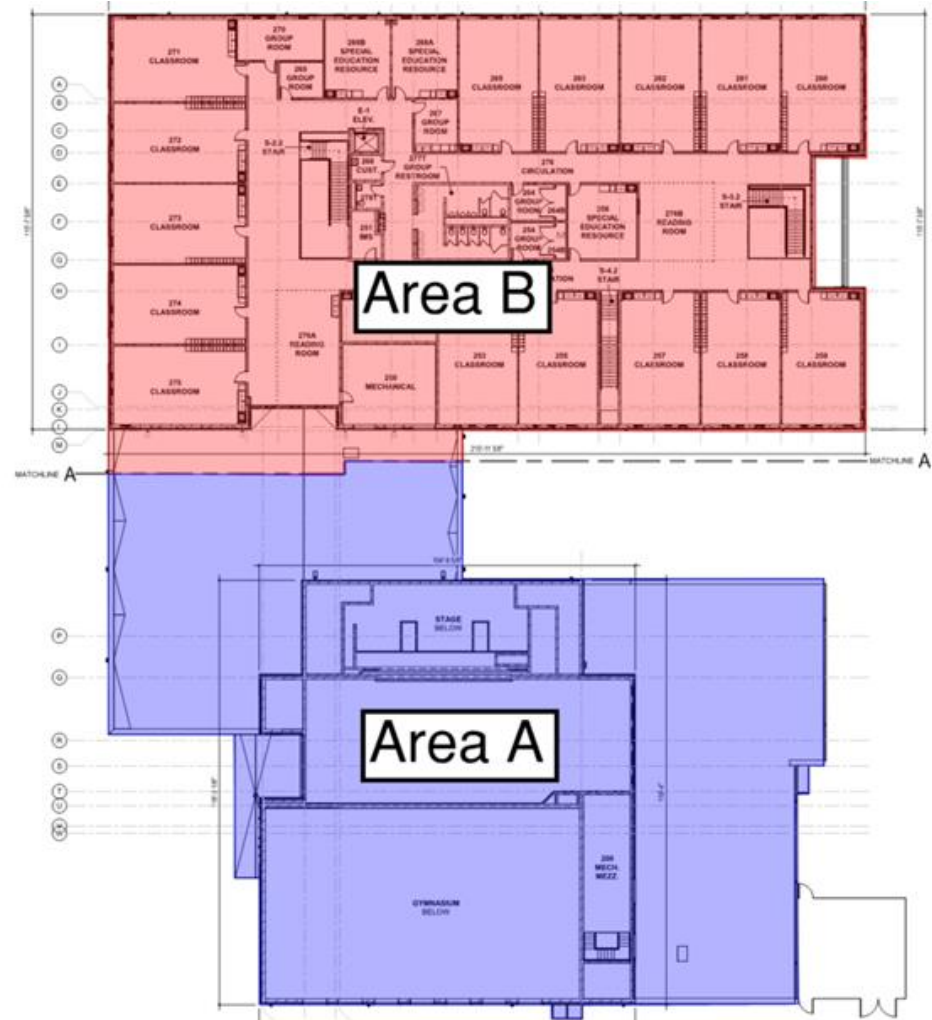

**Miami Whitewater:** Exterior windows are being installed in Area B2 and Admin while brick is being laid around the outside of the Gym. Final painting continues in Area B2. Finish items are being installed across the building.

# Throwback / Comparison Photos

Miami Whitewater Campus – 3/23/20

Miami Whitewater Campus – 1/21/21

Junior High – 8/05/20

Junior High – 2/18/21

# Elementary School Floor Plans

# Junior High School Floor Plans