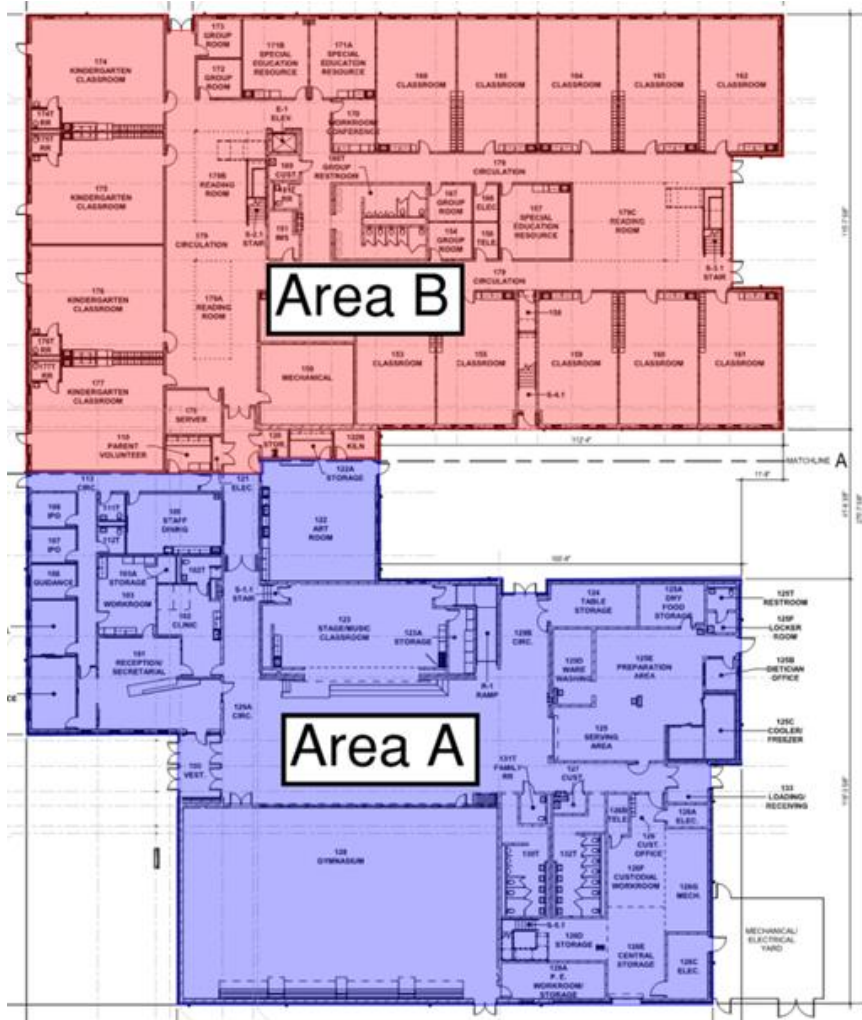

**Miami Whitewater:** Exterior windows are being installed in Area B2 and Admin while brick is being laid around the outside of the Gym. Final painting continues in Area B2. Finish items are being installed across the building.

# Junior High Weekly Blitz: February 26<sup>th</sup>, 2021

**Harrison Junior High:** Soft flooring installation continues on the second floor of the Academic Wing while lockers are being installed on the third floor. Permanent lights are being installed in the Student Dining Area. Ceiling pads are being dropped in Area A first floor. Exterior windows are being installed on the North side of Area A while brick is being laid along the outside of the Gym.

# Throwback / Comparison Photos

Miami Whitewater Campus – 3/23/20

Miami Whitewater Campus – 1/21/21

Junior High – 8/05/20

Junior High – 2/18/21

# Elementary School Floor Plans