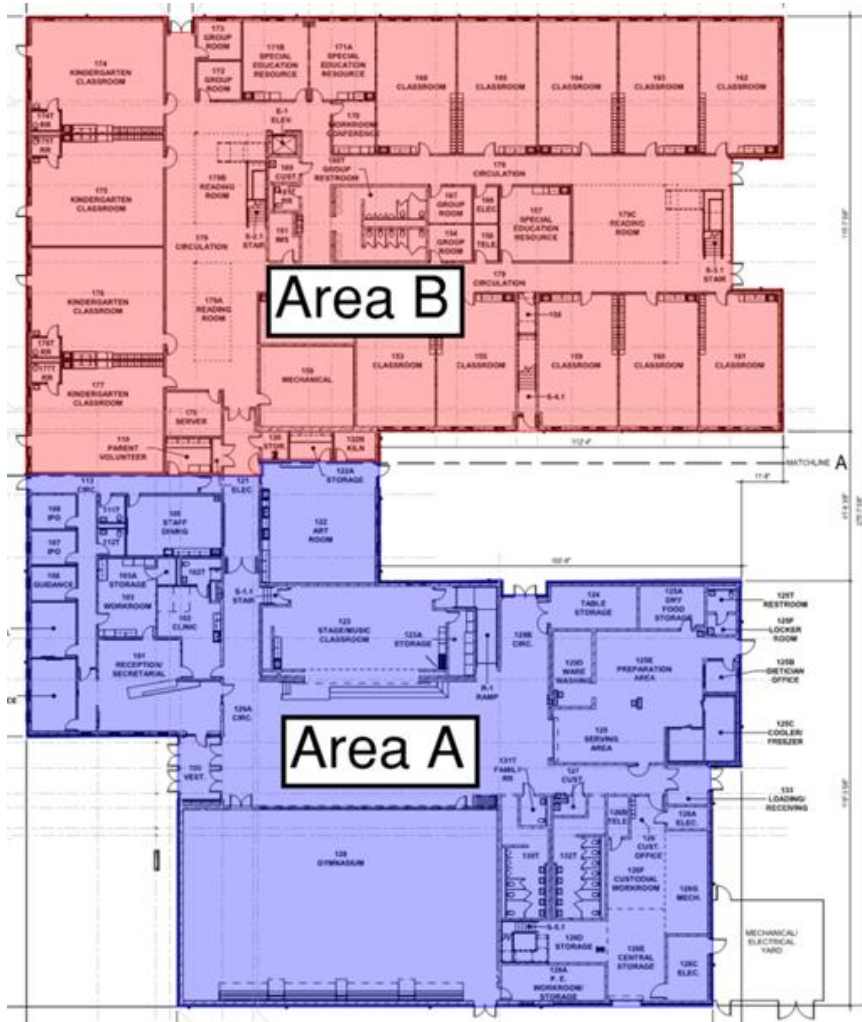

Crosby Elementary

Miami Whitewater Elementary

Junior High Weekly Blitz: April 9th, 2021

Harrison Junior High: Soft flooring is ongoing on the 1st and 3rd floors of the academic wing while installation of the gym wood floor has begun. Metal wall panels have been installed in the courtyard. Kitchen equipment and athletic lockers have been delivered and installation is underway. The wall lettering in the gym and student dining area is complete.

Junior High Comparison Photos

Elementary School Floor Plans

Junior High School Floor Plans