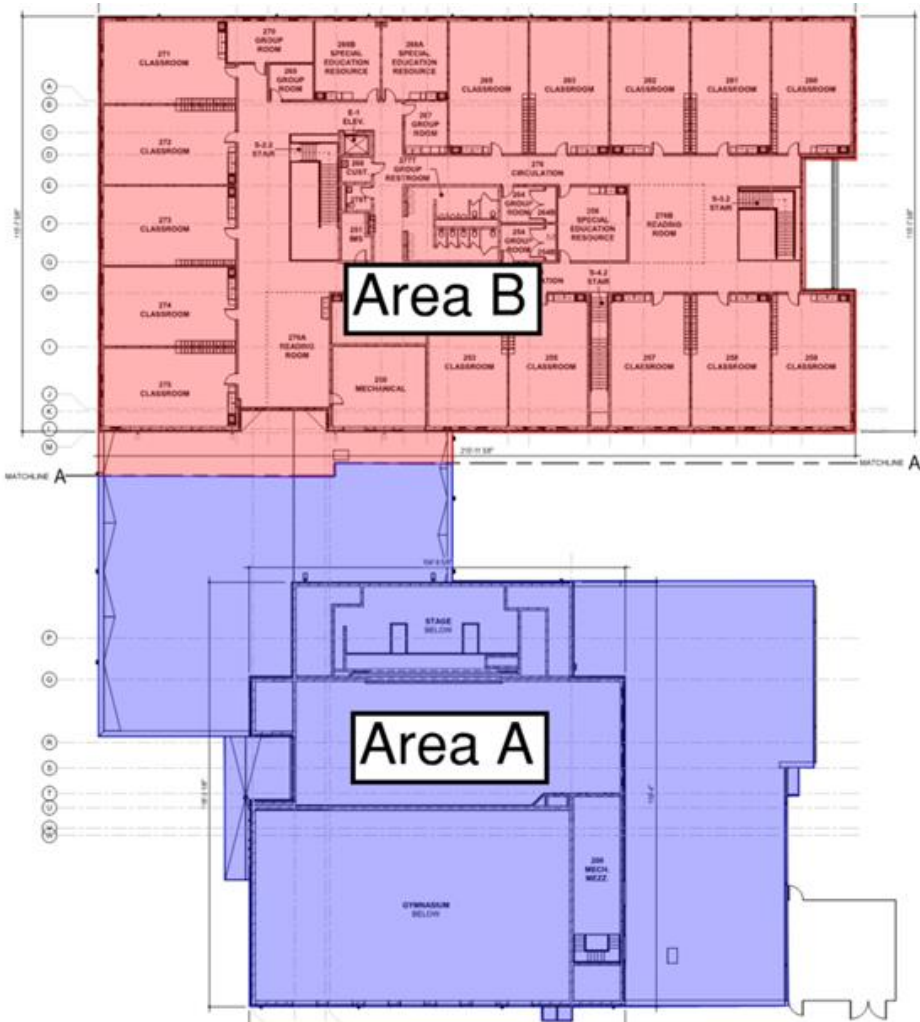

Crosby Elementary

Miami Whitewater Elementary

Junior High Weekly Blitz: April 9th, 2021

Harrison Junior High: Soft flooring is ongoing on the 1st and 3rd floors of the academic wing while installation of the gym wood floor has begun. Metal wall panels have been installed in the courtyard. Kitchen equipment and athletic lockers have been delivered and installation is underway. The wall lettering in the gym and student dining area is complete.

Junior High Comparison Photos

Elementary School Floor Plans

Junior High School Floor Plans